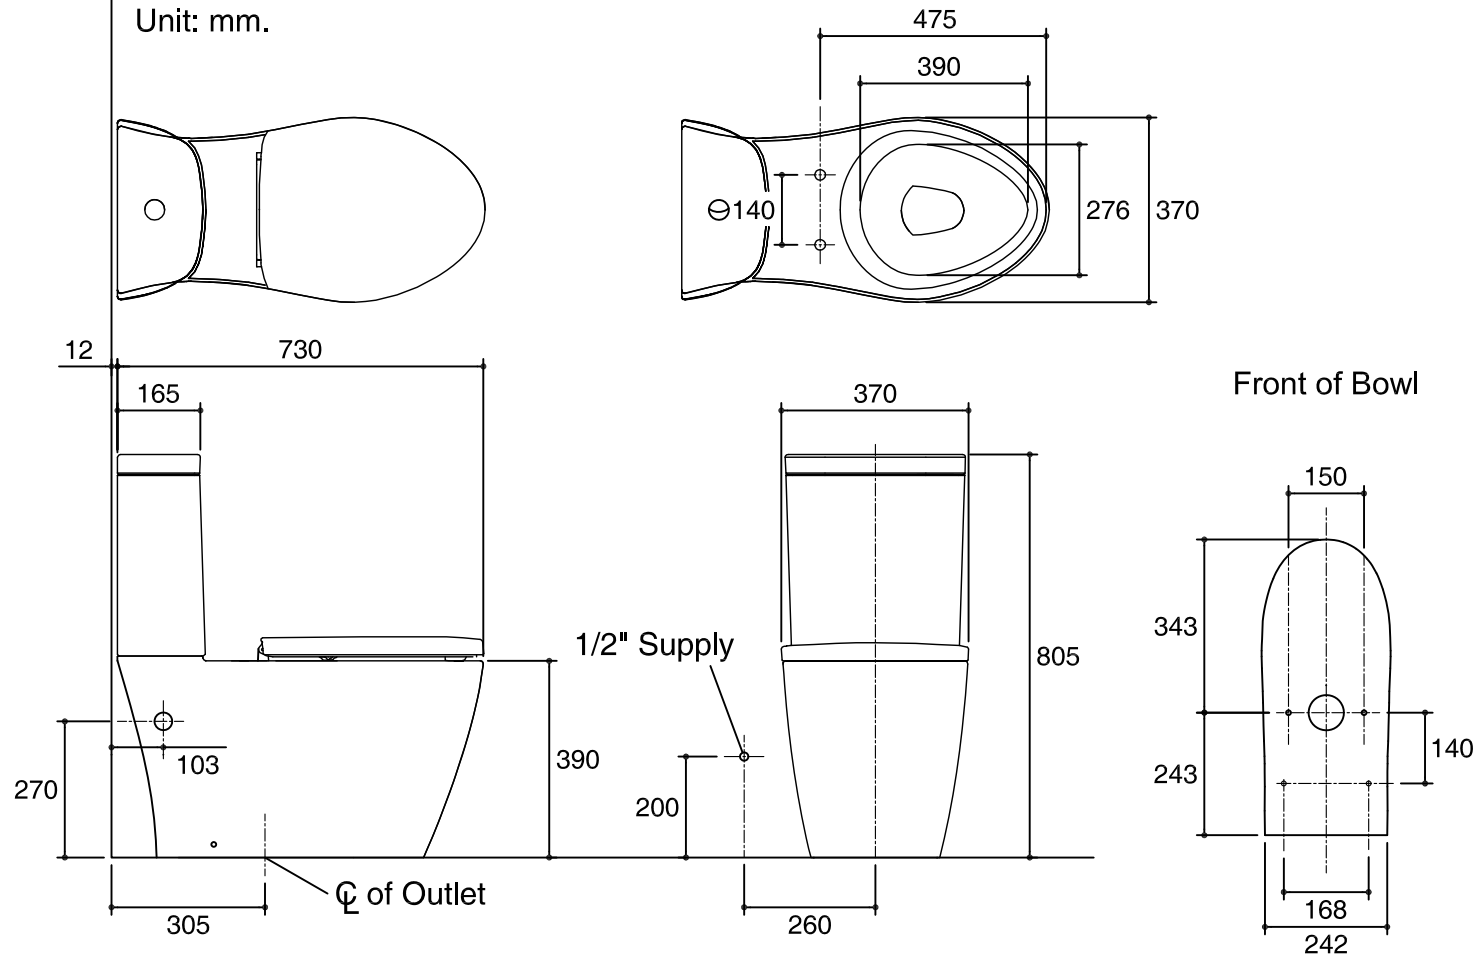

Dimensions are approximate.

Unit: mm.

SKU	K-45798X-S-0
Name	KARESS
Description	2PC TOILET

* The recommended dimension for installation can be adjusted according to user preferences and layout.

KOHLER